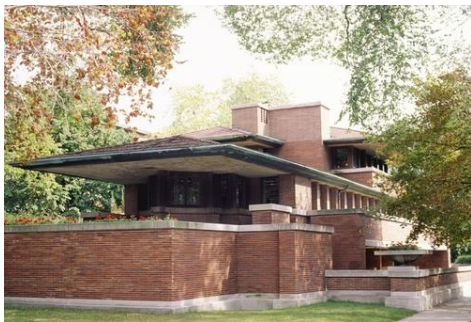

編號 5 | 現代主義時期 — 草原式住宅 (Prairie Style)

特徵：垂直煙囪+平緩屋面+層疊陽臺+深長挑簷+磚木結構+典雅風格

代表人物：萊特 (Frank Lloyd Wright)

B. Harley Bradley House , 1900/ Frank Lloyd Wright

資料來源：http://www.mcnees.org/architecture/flw_architecture_kankakee.htm

The Frederic C. Robie House by Frank Lloyd Wright

資料來源：

<http://locoboy.com/spectacular-frank-lloyd-wright-architectural-style/interesting-long-large-building-with-brick-as-main-materials-and-garden-lane-around/>